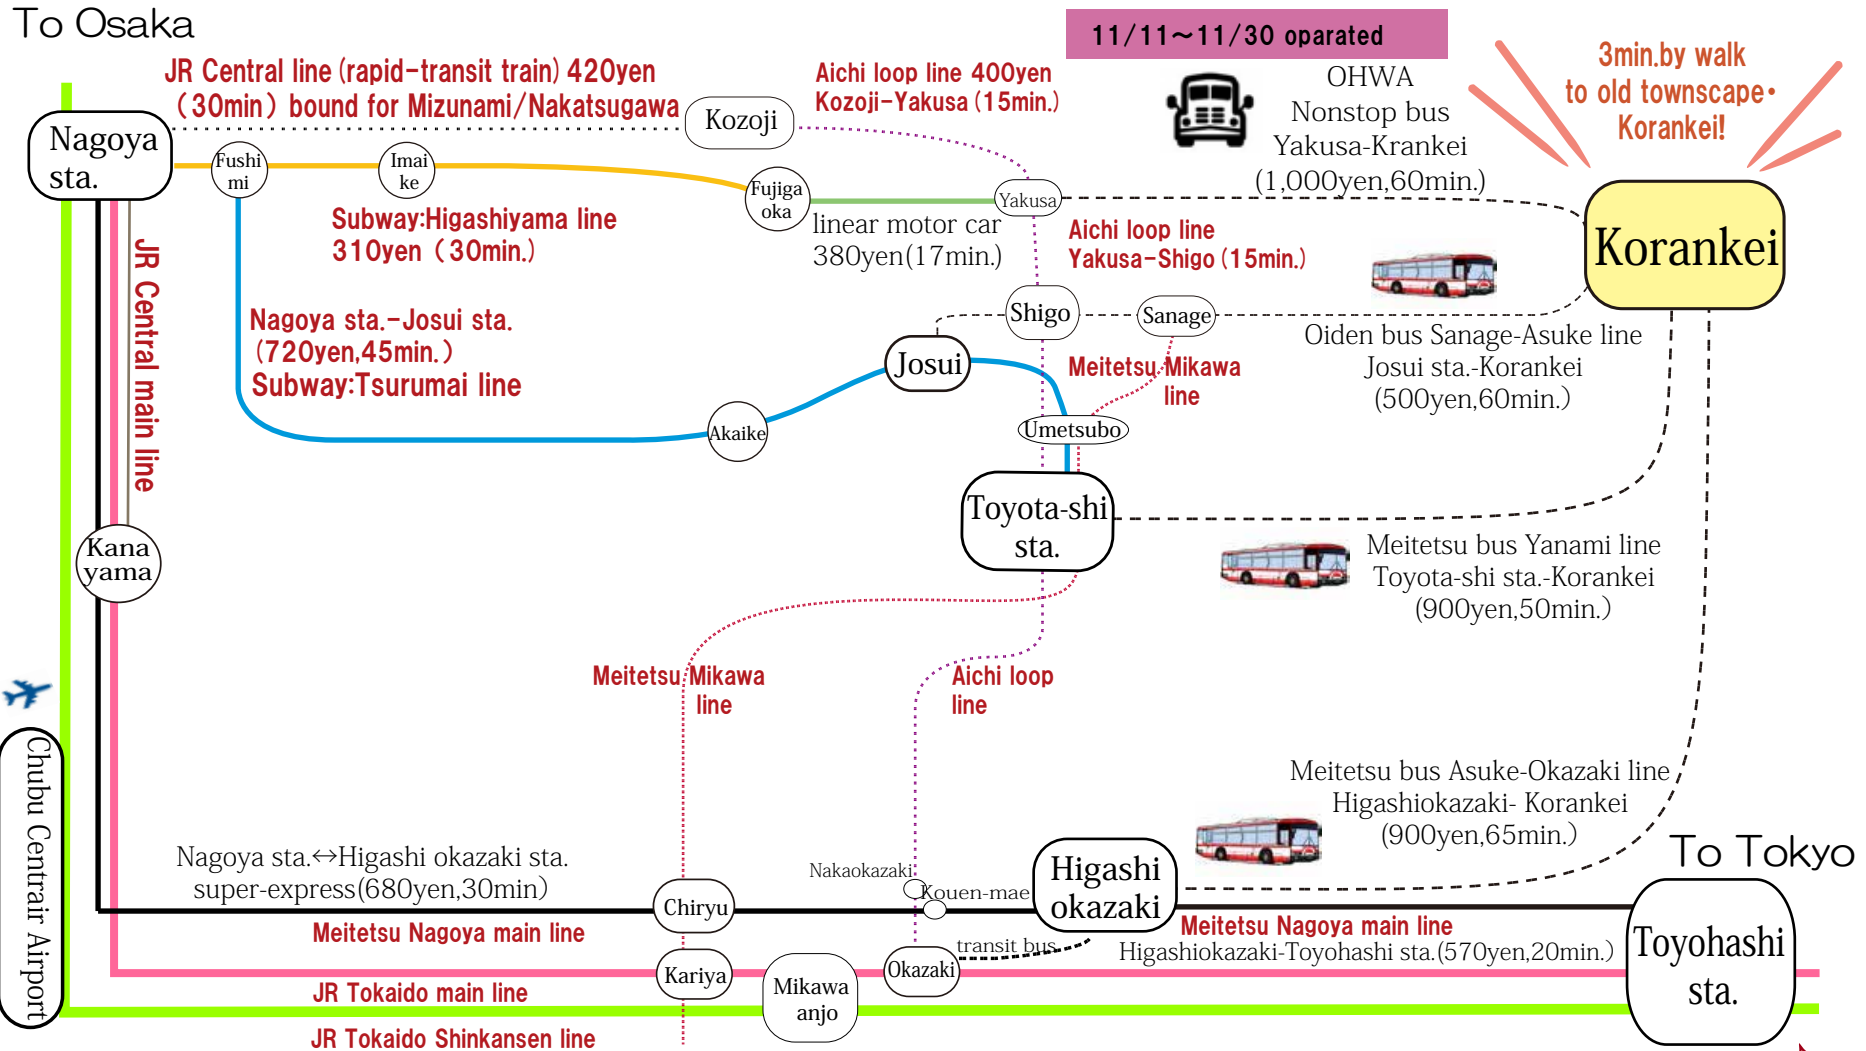

How to go?

Asuke-Korankei Access map

[Inquiry]
Toyota Asuke
Tourism
Association
(0565)62-1272

※2023.10.1 at present.
 Note: Time will be changed
 due to traffic conditions.

- *JR Nagoya sta. and Meitetsu Nagoya sta. are at the same station premise.
- *Go out from north gate of Higashiokazaki sta., then go to No.4 bus stop to Asuke (足助).
- *Please check the bus time table at Asuke Tourism Association's homepage.