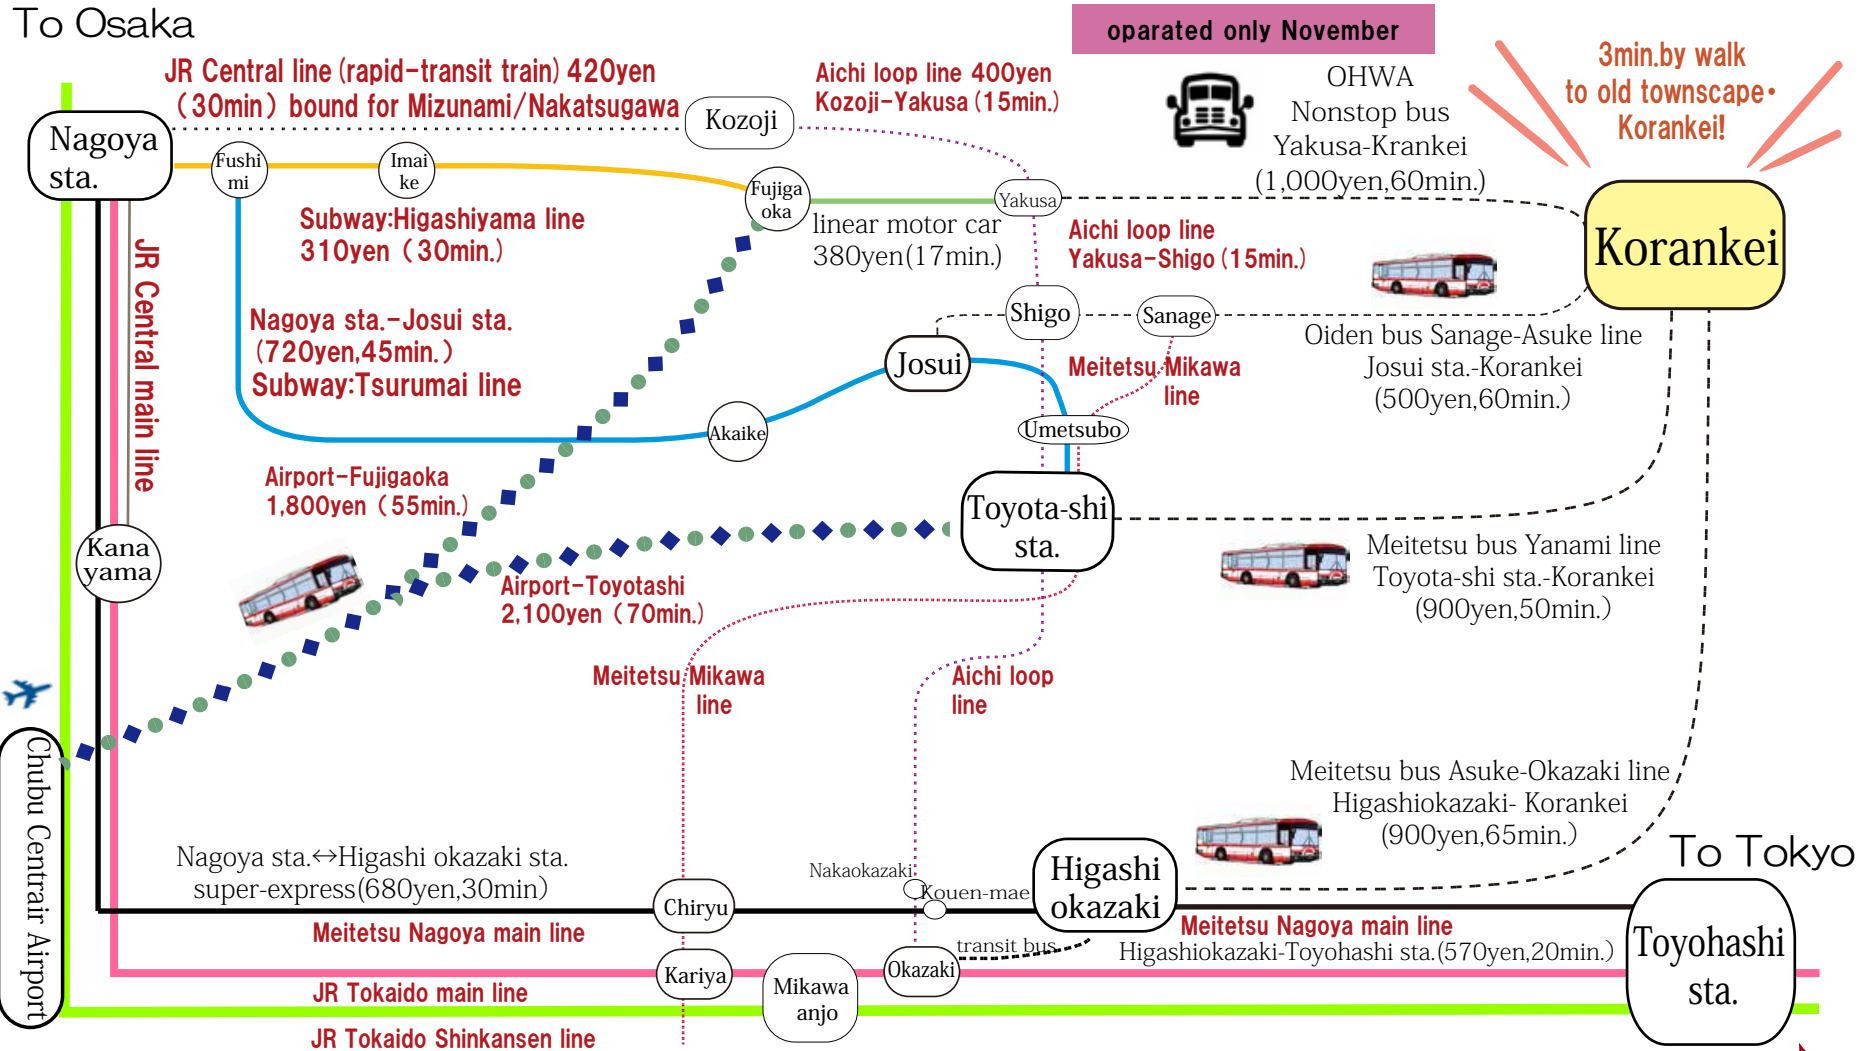

How to go?

Asuke-Korankei Access map

【Inquiry】
Toyota Asuke
Tourism
Association
(0565)62-1272

※2024.4.1 at present.
Note: Time will be changed
due to traffic conditions.

*JR Nagoya sta. and Meitetsu Nagoya sta. are at the same station premise.
*Go out from north gate of Higashiokazaki sta., then go to No.4 bus stop to Asuke (足助).
*Please check the bus time table at Asuke Tourism Association's homepage.